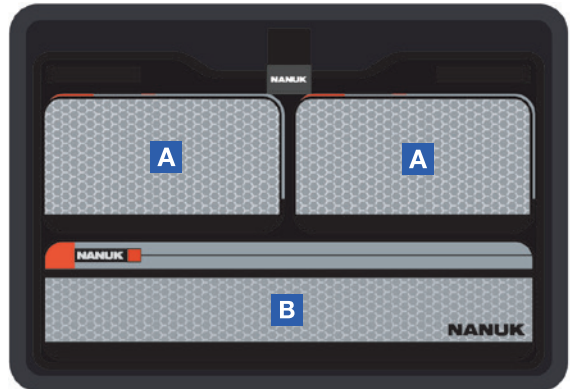

923

Weight | Poids
1.4 lbs | 0.64 kg

Dimensions

17.125" x 11.875" x 1.92" | 435mm x 302mm x 49mm

A 7.4" x 4.3" | 188mm x 109mm

B 15.25" x 3.75" | 387mm x 95mm