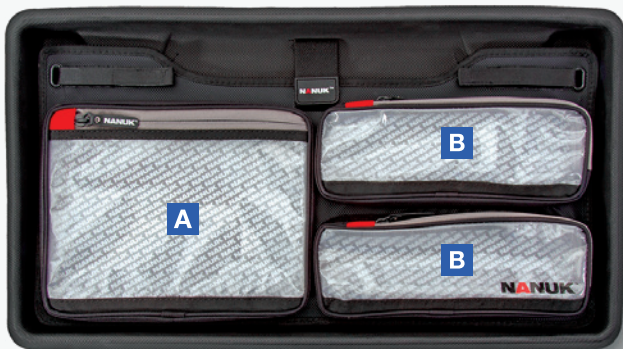

935

Weight | Poids
1.69 lbs | 0.77 kg

Dimensions

21" x 12.25" x 1.98" | 533mm x 311mm x 50mm

- **A** 9" x 7.125" | 229mm x 181mm
- **B** 9" x 3.125" | 229mm x 79mm