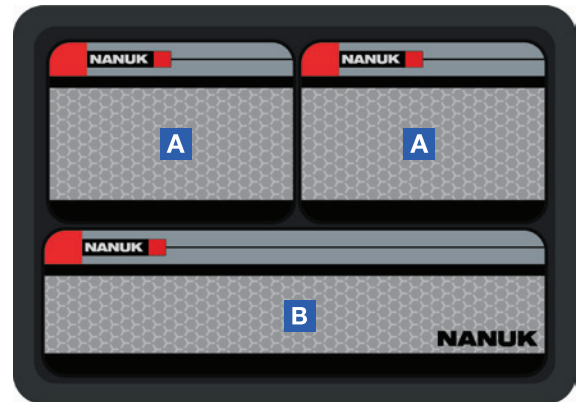

910

Weight | Poids
0.9 lbs | 0.41 kg

Dimensions

13.35" X 9.35" X 1.112" | 339mm x 237mm x 28mm

A 5.75" x 4.0" | 146mm x 102mm

B 11.65" x 3.65" | 296mm x 93mm