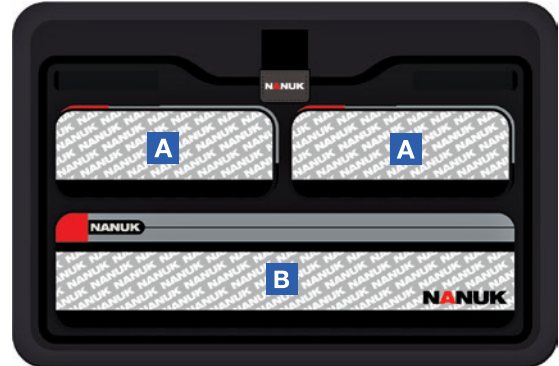

908

Weight | Poids
0.5 lbs | 0.23 kg

Dimensions

9.62" x 7.65" x 1.05" | 244mm x 194mm x 27mm

A 8.3" x 3.0" | 211mm x 76mm

909

Weight | Poids
0.6 lbs | 0.27 kg

Dimensions

11.72" X 7.2" X 0.938" | 298mm x 183mm x 24mm

A 10.2" x 2.75" | 259mm x 70mm

910

Weight | Poids
0.9 lbs | 0.41 kg

Dimensions

13.35" X 9.35" X 1.112" | 339mm x 237mm x 28mm

A 5.75" x 4.0" | 146mm x 102mm

B 11.65" x 3.65" | 296mm x 93mm

915

Weight | Poids
1.0 lbs | 0.45 kg

Dimensions

14" x 9.7" x 1.39" | 356mm x 246mm x 35mm

A 5.5" x 5.625" | 140mm x 143mm

918

Weight | Poids
0.97 lbs | 0.44 kg

Dimensions