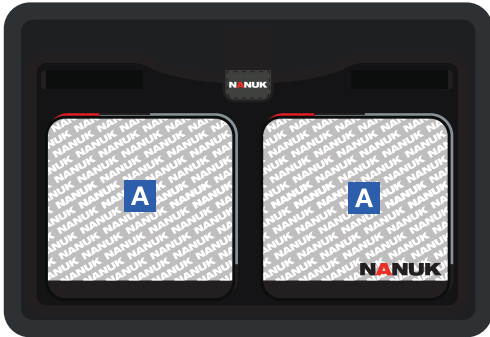

908

Weight | Poids
0.5 lbs | 0.23 kg

Dimensions

9.62" x 7.65" x 1.05" | 244mm x 194mm x 27mm

A 8.3" x 3.0" | 211mm x 76mm

909

Weight | Poids
0.6 lbs | 0.27 kg

Dimensions

11.72" X 7.2" X 0.938" | 298mm x 183mm x 24mm

A 10.2" x 2.75" | 259mm x 70mm

910

Weight | Poids
0.9 lbs | 0.41 kg

Dimensions

13.35" X 9.35" X 1.112" | 339mm x 237mm x 28mm

A 5.75" x 4.0" | 146mm x 102mm

B 11.65" x 3.65" | 296mm x 93mm

915

Weight | Poids
1.0 lbs | 0.45 kg

Dimensions

14" x 9.7" x 1.39" | 356mm x 246mm x 35mm

A 5.5" x 5.625" | 140mm x 143mm

918

Weight | Poids
0.97 lbs | 0.44 kg

Dimensions