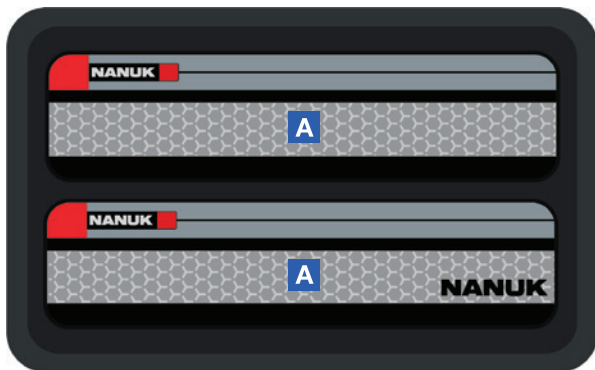

909

Weight | Poids
0.6 lbs | 0.27 kg

Dimensions

11.72" X 7.2" X 0.938" | 298mm x 183mm x 24mm

A 10.2" x 2.75" | 259mm x 70mm