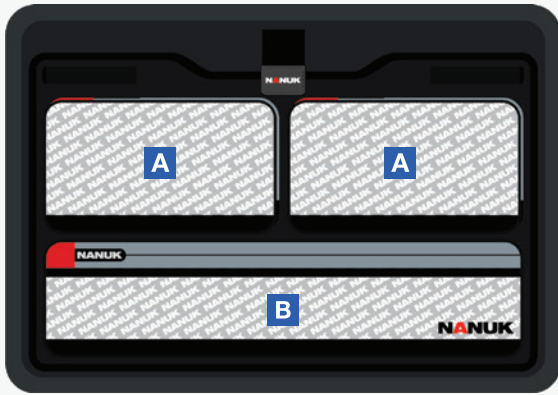

B 12.875" x 3" | 327mm x 76mm

923

Weight | Poids
1.4 lbs | 0.64 kg

Dimensions

17.125" x 11.875" x 1.92" | 435mm x 302mm x 49mm

A 7.4" x 4.3" | 188mm x 109mm

B 15.25" x 3.75" | 387mm x 95mm

925