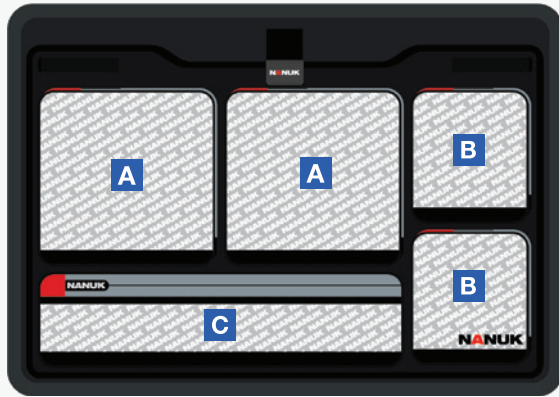

940

Dimensions

21" x 15" x 1.98" | 533mm x 381mm x 50mm

Weight | Poids
2.16 lbs | 0.98 kg

- **A** 8" x 5.5" | 203mm x 140mm
- **B** 8.25" x 2.5" | 210mm x 64mm
- **C** 17" x 3" | 432mm x 76mm