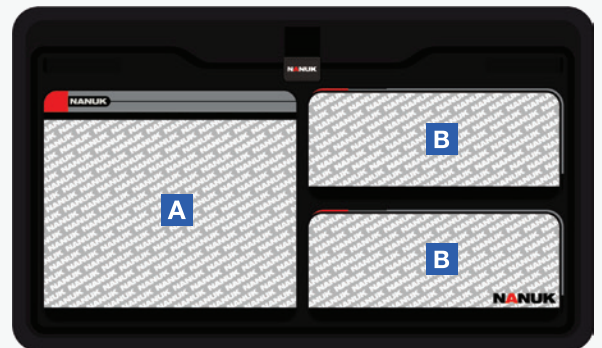

- A** 6.125" x 4" | 156mm x 102mm
- B** 9.25" x 4" | 235mm x 102mm
- C** 15.625" x 4" | 397mm x 102mm

935

Weight | Poids
1.69 lbs | 0.77 kg

Dimensions

21" x 12.25" x 1.98" | 533mm x 311mm x 50mm

- A** 9" x 7.125" | 229mm x 181mm
- B** 9" x 3.125" | 229mm x 79mm