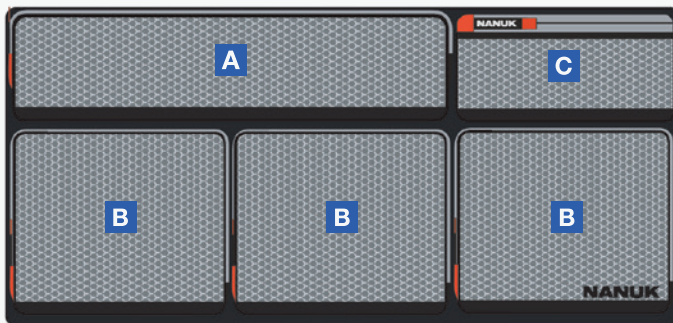

975

Weight | Poids
4.7 lbs | 2.13 kg

Dimensions

29" x 19.75" x 1.98" | 737mm x 502mm x 50mm

- A** 9.55" x 11.95" | 243mm x 304mm
- B** 4.15" x 11.85" | 105mm x 301mm
- C** 9.325" x 7.725" | 237mm x 196mm
- D** 8.125" x 15.4" | 206mm x 391mm
- E** 8.50" x 11.95" | 216mm x 304mm
- F** 18.35" x 16" | 466mm x 406mm