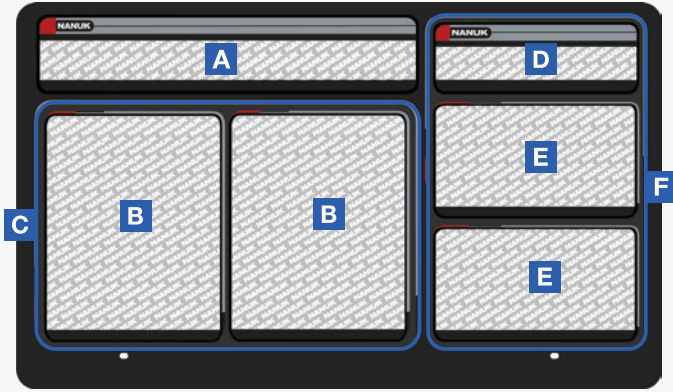

- A** 8 1/2" x 6 3/4" | 216mm x 171mm
- B** 8 3/4" x 3" | 222mm x 76mm
- C** 17 3/4" x 3" | 451mm x 76mm

962

Dimensions

27.25" x 15.50" x 1.85" | 692mm x 394mm x 47mm

Weight | Poids
2.9 lbs | 1.32 kg

- A** 4.65" x 16.65" | 118mm x 123mm
- B** 8.125" x 7.75" | 206mm x 197mm
- C** 8.875" x 16.65" | 225mm x 423mm
- D** 4.25" x 8.85" | 108mm x 225mm
- E** 13.65" x 9.49" | 347mm x 241mm