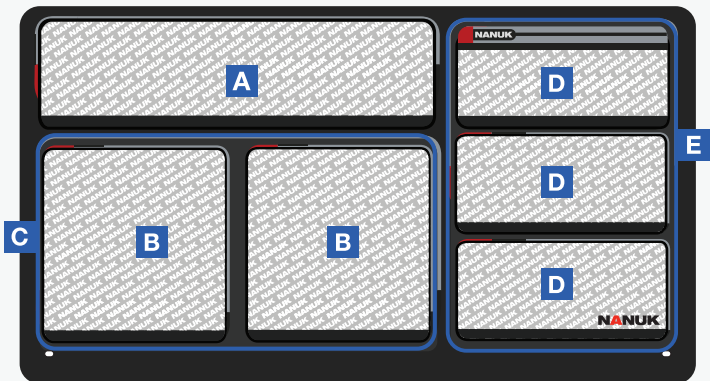

962

Dimensions

27.25" x 15.50" x 1.85" | 692mm x 394mm x 47mm

Weight | Poids
2.9 lbs | 1.32 kg

- **A** 4.65" x 16.65" | 118mm x 123mm
- **B** 8.125" x 7.75" | 206mm x 197mm
- **C** 8.875" x 16.65" | 225mm x 423mm
- **D** 4.25" x 8.85" | 108mm x 225mm
- **E** 13.65" x 9.49" | 347mm x 241mm