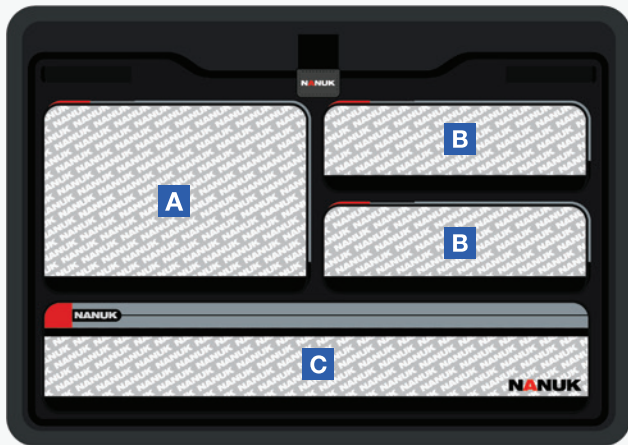

950

Dimensions

21 1/2" x 16 1/4" x 1.98" | 546mm x 413mm x 50mm

Weight | Poids
2.32 lbs | 1.05 kg

- **A** 8 1/2" x 6 3/4" | 216mm x 171mm
- **B** 8 3/4" x 3" | 222mm x 76mm
- **C** 17 3/4" x 3" | 451mm x 76mm