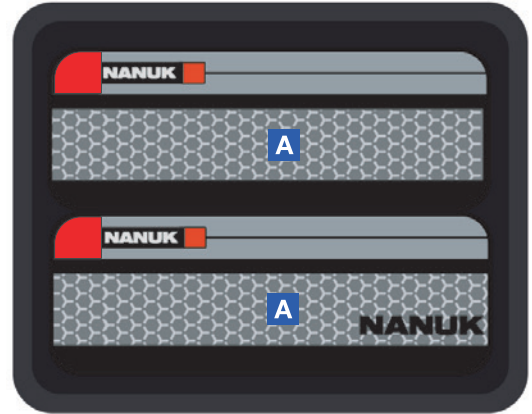

Keep your hardware and accessories organized
Conservez votre matériel et vos accessoires

905

Weight | Poids
0.4 lbs | 0.18 kg

Dimensions

9.875" x 7.875" x 0.93" | 251mm x 200mm x 24mm

A 8.45" x 3.125" | 215mm x 79mm