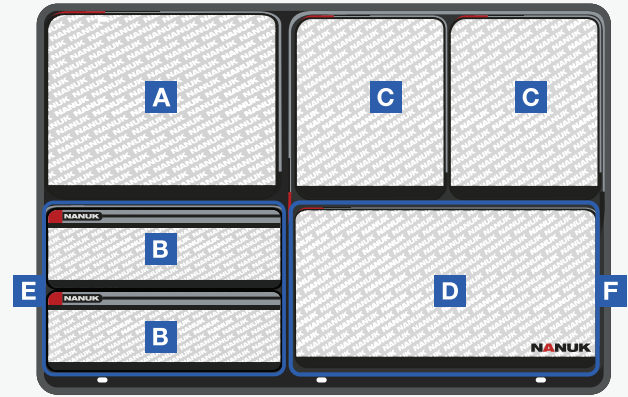

975

Weight | Poids
4.7 lbs | 2.13 kg

Dimensions

29" x 19.75" x 1.98" | 737mm x 502mm x 50mm

- **A** 9.55" x 11.95" | 243mm x 304mm
- **B** 4.15" x 11.85" | 105mm x 301mm
- **C** 9.325" x 7.725" | 237mm x 196mm
- **D** 8.125" x 15.4" | 206mm x 391mm
- **E** 8.50" x 11.95" | 216mm x 304mm
- **F** 18.35" x 16" | 466mm x 406mm