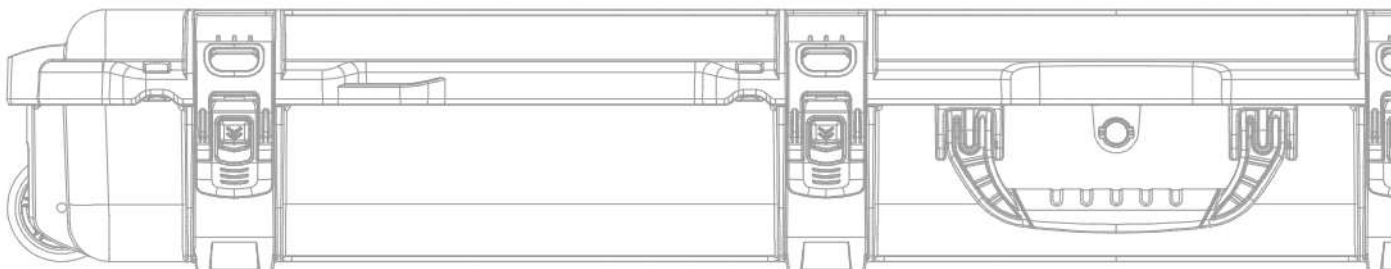

Long Cases

980	L26.9" x W13.3" x H6.2" L683mm x W338mm x H157mm	L29.9" x W16.2" x H7.3" L760mm x W412mm x H186mm	10.8 lb 4.9 kg	● ● ● ● ●	Oversized		
985	L36.6" x W14.5" x H6.0" L930mm x W368mm x H152mm	L39.8" x W17.3" x H6.6" L1010mm x W440mm x H168mm	15.3 lb 6.9 kg	● ● ● ● ●	Oversized		●
988	L41.8" x W13.6" x H12.5" L1060mm x W346mm x H318mm	L44.9" x W16.3" x H13.6" L1140mm x W413mm x H344mm	24.0 lb 10.9 kg	● ● ● ● ●	Oversized		●
990	L44.0" x W14.5" x H6.0" L1118mm x W368mm x H152mm	L47.1" x W17.3" x H6.6" L1196mm x W440mm x H168mm	17.8 lb 8.1 kg	● ● ● ● ●	Oversized		●
991	L44.6" x W17.1" x H8.4" L1131mm x W435mm x H212mm	L47.8" x W20.1" x H9.5" L1212mm x W511mm x H241mm	24.0 lb 10.9 kg	● ● ● ● ●	Oversized		●
995	L52.0" x W14.5" x H6.0" L1321mm x W368mm x H152mm	L55.1" x W17.3" x H6.6" L1399mm x W440mm x H168mm	21.6 lb 9.8 kg	● ● ● ● ●	Oversized		●
996	L55.1" x W16.1" x H8.9" L1400mm x W409mm x H226mm	L58.4" x W18.9" x H10.0" L1482mm x W479mm x H254mm	28.0 lb 12.7 kg	● ● ● ● ●	Oversized		●

Top Loader Cases

T20	L10.8" x W7.1" x H9.0" L274mm x W180mm x H229mm	L12.9" x W9.7" x H10.3" L328mm x W249mm x H262mm	3.8 lb 1.7 kg	● ● ● ● ●	Carry-on		
T30	L14.3" x W6.1" x H11.1" L363mm x W155mm x H282mm	L16.5" x W9.3" x H12.5" L419mm x W236mm x H305mm	5.8 lb 2.6 kg	● ● ● ● ●	Carry-on		

Case models are also available in recycled resin, black only.