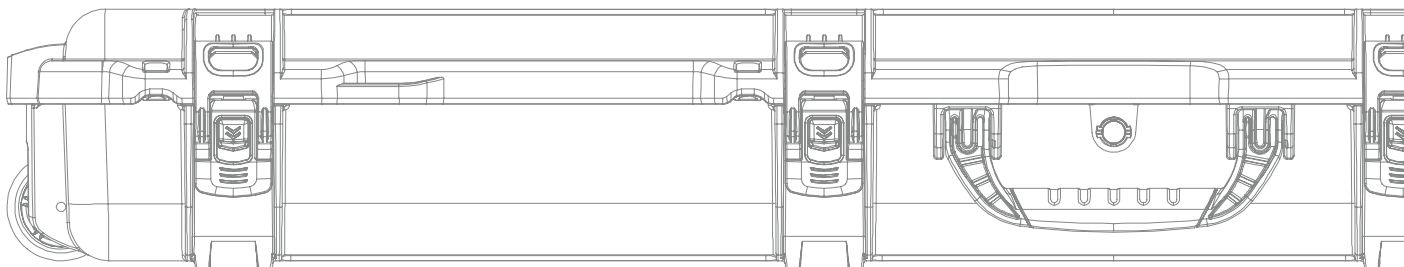

Long Cases

980	L26.9" × W13.3" × H6.2" L683mm × W338mm × H157mm	L29.9" × W16.2" × H7.3" L760mm × W412mm × H186mm	10.8 lb 4.9 kg	●●●	Oversized		
985	L36.6" × W14.5" × H6.0" L930mm × W368mm × H152mm	L39.8" × W17.3" × H6.6" L1010mm × W440mm × H168mm	15.3 lb 6.9 kg	●●	Oversized		●
988	L41.8" × W13.6" × H12.5" L1060mm × W346mm × H318mm	L44.9" × W16.3" × H13.6" L1140mm × W413mm × H344mm	24.0 lb 10.9 kg	●	Oversized		●
990	L44.0" × W14.5" × H6.0" L1118mm × W368mm × H152mm	L47.1" × W17.3" × H6.6" L1196mm × W440mm × H168mm	17.8 lb 8.1 kg	●●	Oversized		●
991	L44.6" × W17.1" × H8.4" L1131mm × W435mm × H212mm	L47.8" × W20.1" × H9.5" L1212mm × W511mm × H241mm	24.0 lb 10.9 kg	●	Oversized		●
995	L52.0" × W14.5" × H6.0" L1321mm × W368mm × H152mm	L55.1" × W17.3" × H6.6" L1399mm × W440mm × H168mm	21.6 lb 9.8 kg	●●●	Oversized		●
996	L55.1" × W16.1" × H8.9" L1400mm × W409mm × H226mm	L58.4" × W18.9" × H10.0" L1482mm × W479mm × H254mm	28.0 lb 12.7 kg	●	Oversized		●

Top Loader Cases

T20	L10.8" × W7.1" × H9.0" L274mm × W180mm × H229mm	L12.9" × W9.7" × H10.3" L328mm × W249mm × H262mm	3.8 lb 1.7 kg	●●●	Carry-on		
T30	L14.3" × W6.1" × H11.1" L363mm × W155mm × H282mm	L16.5" × W9.3" × H12.5" L419mm × W236mm × H305mm	5.8 lb 2.6 kg	●●●	Carry-on		

Case models are also available in recycled resin, black only.