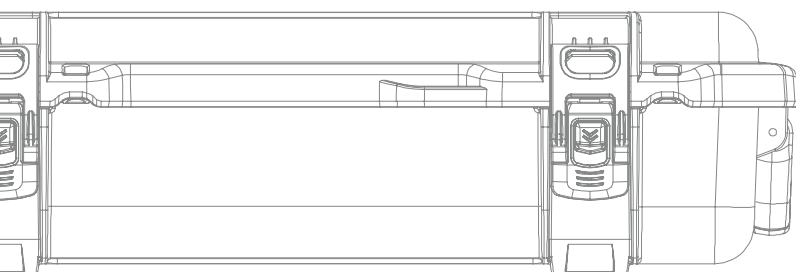

ACCESSORIES 960 - T30

	Polyurethane Foam Insert	Lid Organizer	Padded Divider	TSA PowerClaw Latch Retrofit Kit	Nanuk TSA Padlock	ID Window	Shoulder Strap	Air Tag Holder	Desiccant Container	Panel Mount Kit
960	●	●	●	●	●		●	●	IG	
962	●	●	●	●	●	●	●	●	●	●
963	●	●	●	●	●		●	●	●	●
965	●	●	●	●	●		●	●	●	●
968	●	●	●	●	●		●	●	●	●
970	●	●	●	●	●		●	●	●	●
975	●	●	●	●	●	●	●	●	●	●
975W	●	●	●	●	●	●	●	●	●	●
975T	●	●	●	●	●	●	●	●	●	●
976	●		●	●	●	●	●	●	●	●
Separator										
980	●	●	●	●	●		●	●	●	●
985	●			IN	●		●	●	●	●
988	●	●	●	●	●		●	●	●	●
990	●			IN	●		●	●	●	●
991	●			●	●	●	●	●	●	●
995	●			IN	●		●	●	●	●
996	●			●	●	●	●	●	●	●
Separator										
T20	●	●	●		●		●	●	●	IG
T30	●	●	●	●	●		●	●	●	IG

IN = Included, IG = Integrated