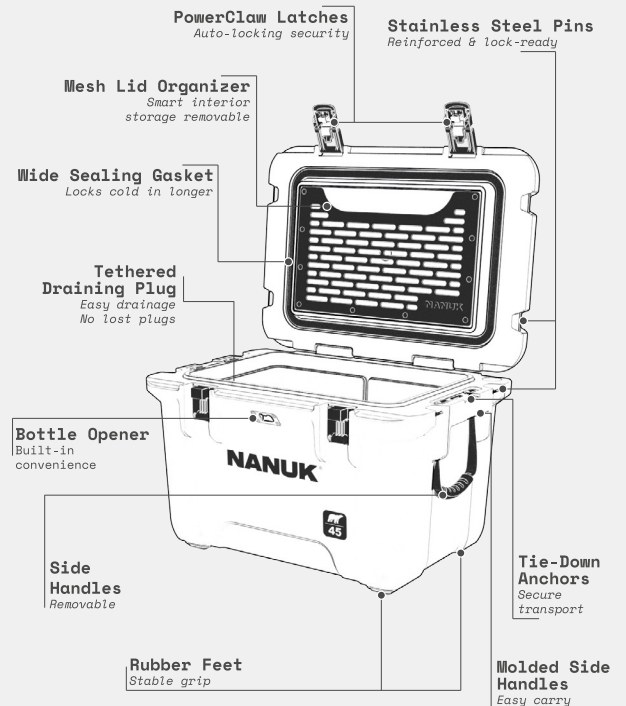

OVERVIEW

UPC Code	Item Number	Description
666365131690	RC45-000WH-0B1	Nanuk Roto Molded Coolers (45QT) - White
666365131683	RC45-000DT-0B1	Nanuk Roto Molded Coolers (45QT) - Desert Tan
666365131706	RC45-000NV-0B1	Nanuk Roto Molded Coolers (45QT) - Navy